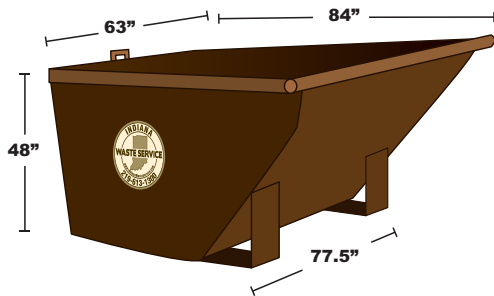

96 Gallon Cart

Dimensions:
45" Height x 29" Wide x 35" Deep

2 Yard Container

Dimensions:
49" Height x 63" Wide x 40.5" Deep

4 Yard Container

Dimensions:
49" Height x 63" Wide x 84" Deep

6 Yard Container

Dimensions:
48" Height x 63" Wide x 120" Deep

8 Yard Container

Dimensions:
48" Height x 63" Wide x 146" Deep