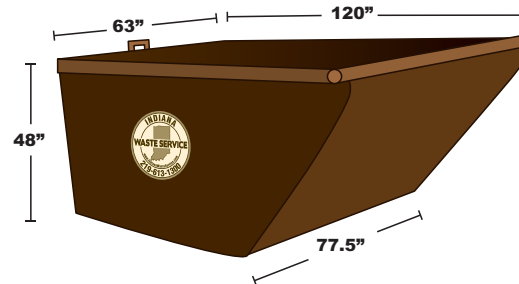

96 Gallon Cart

Dimensions:
45" Height x 29" Wide x 35" Deep

2 Yard Container

Dimensions:
49" Height x 63" Wide x 40.5" Deep

4 Yard Container

Dimensions:
49" Height x 63" Wide x 84" Deep

6 Yard Container

Dimensions:
48" Height x 63" Wide x 120" Deep

8 Yard Container

Dimensions:
48" Height x 63" Wide x 146" Deep