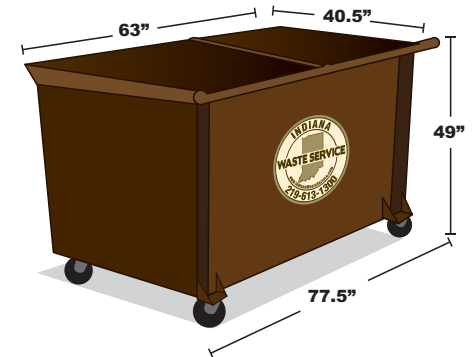

Container Sizes & Diagram Chart

On this page you'll find sizes and diagrams of our typical residential and commercial trash collection containers. Additional sizes are available upon request. Call our office for information on additional container sizes and applications. **(219) 613-1300**

96 Gallon Cart

Dimensions:
45" Height x 29" Wide x 35" Deep

2 Yard Container

Dimensions:
49" Height x 63" Wide x 40.5" Deep

4 Yard Container

Dimensions:
49" Height x 63" Wide x 84" Deep

6 Yard Container

Dimensions:
48" Height x 63" Wide x 120" Deep

8 Yard Container

Dimensions:
48" Height x 63" Wide x 146" Deep