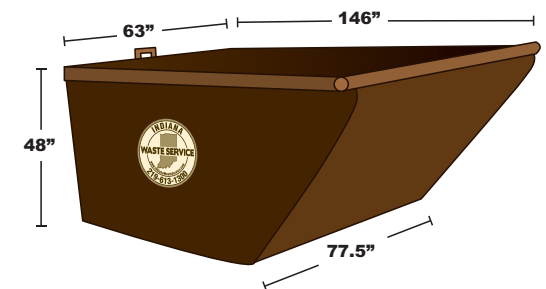

96 Gallon Cart

Dimensions:
45" Height x 29" Wide x 35" Deep

2 Yard Container

Dimensions:
49" Height x 63" Wide x 40.5" Deep

4 Yard Container

Dimensions:
49" Height x 63" Wide x 84" Deep

6 Yard Container

Dimensions:
48" Height x 63" Wide x 120" Deep

8 Yard Container

Dimensions:
48" Height x 63" Wide x 146" Deep