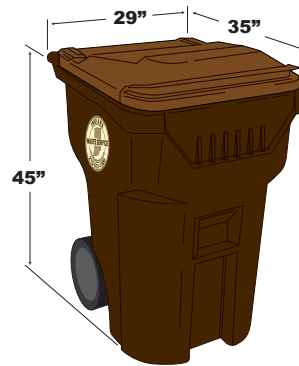

Container Sizes & Diagram Chart

On this page you'll find sizes and diagrams of our typical residential and commercial trash collection containers. Additional sizes are available upon request. Call our office for information on additional container sizes and applications. **(219) 613-1300**

96 Gallon Cart

Dimensions:
45" Height x 29" Wide x 35" Deep

2 Yard Container

Dimensions:
49" Height x 63" Wide x 40.5" Deep

4 Yard Container

Dimensions:
49" Height x 63" Wide x 84" Deep

6 Yard Container

Dimensions:
48" Height x 63" Wide x 120" Deep

8 Yard Container

Dimensions:
48" Height x 63" Wide x 146" Deep